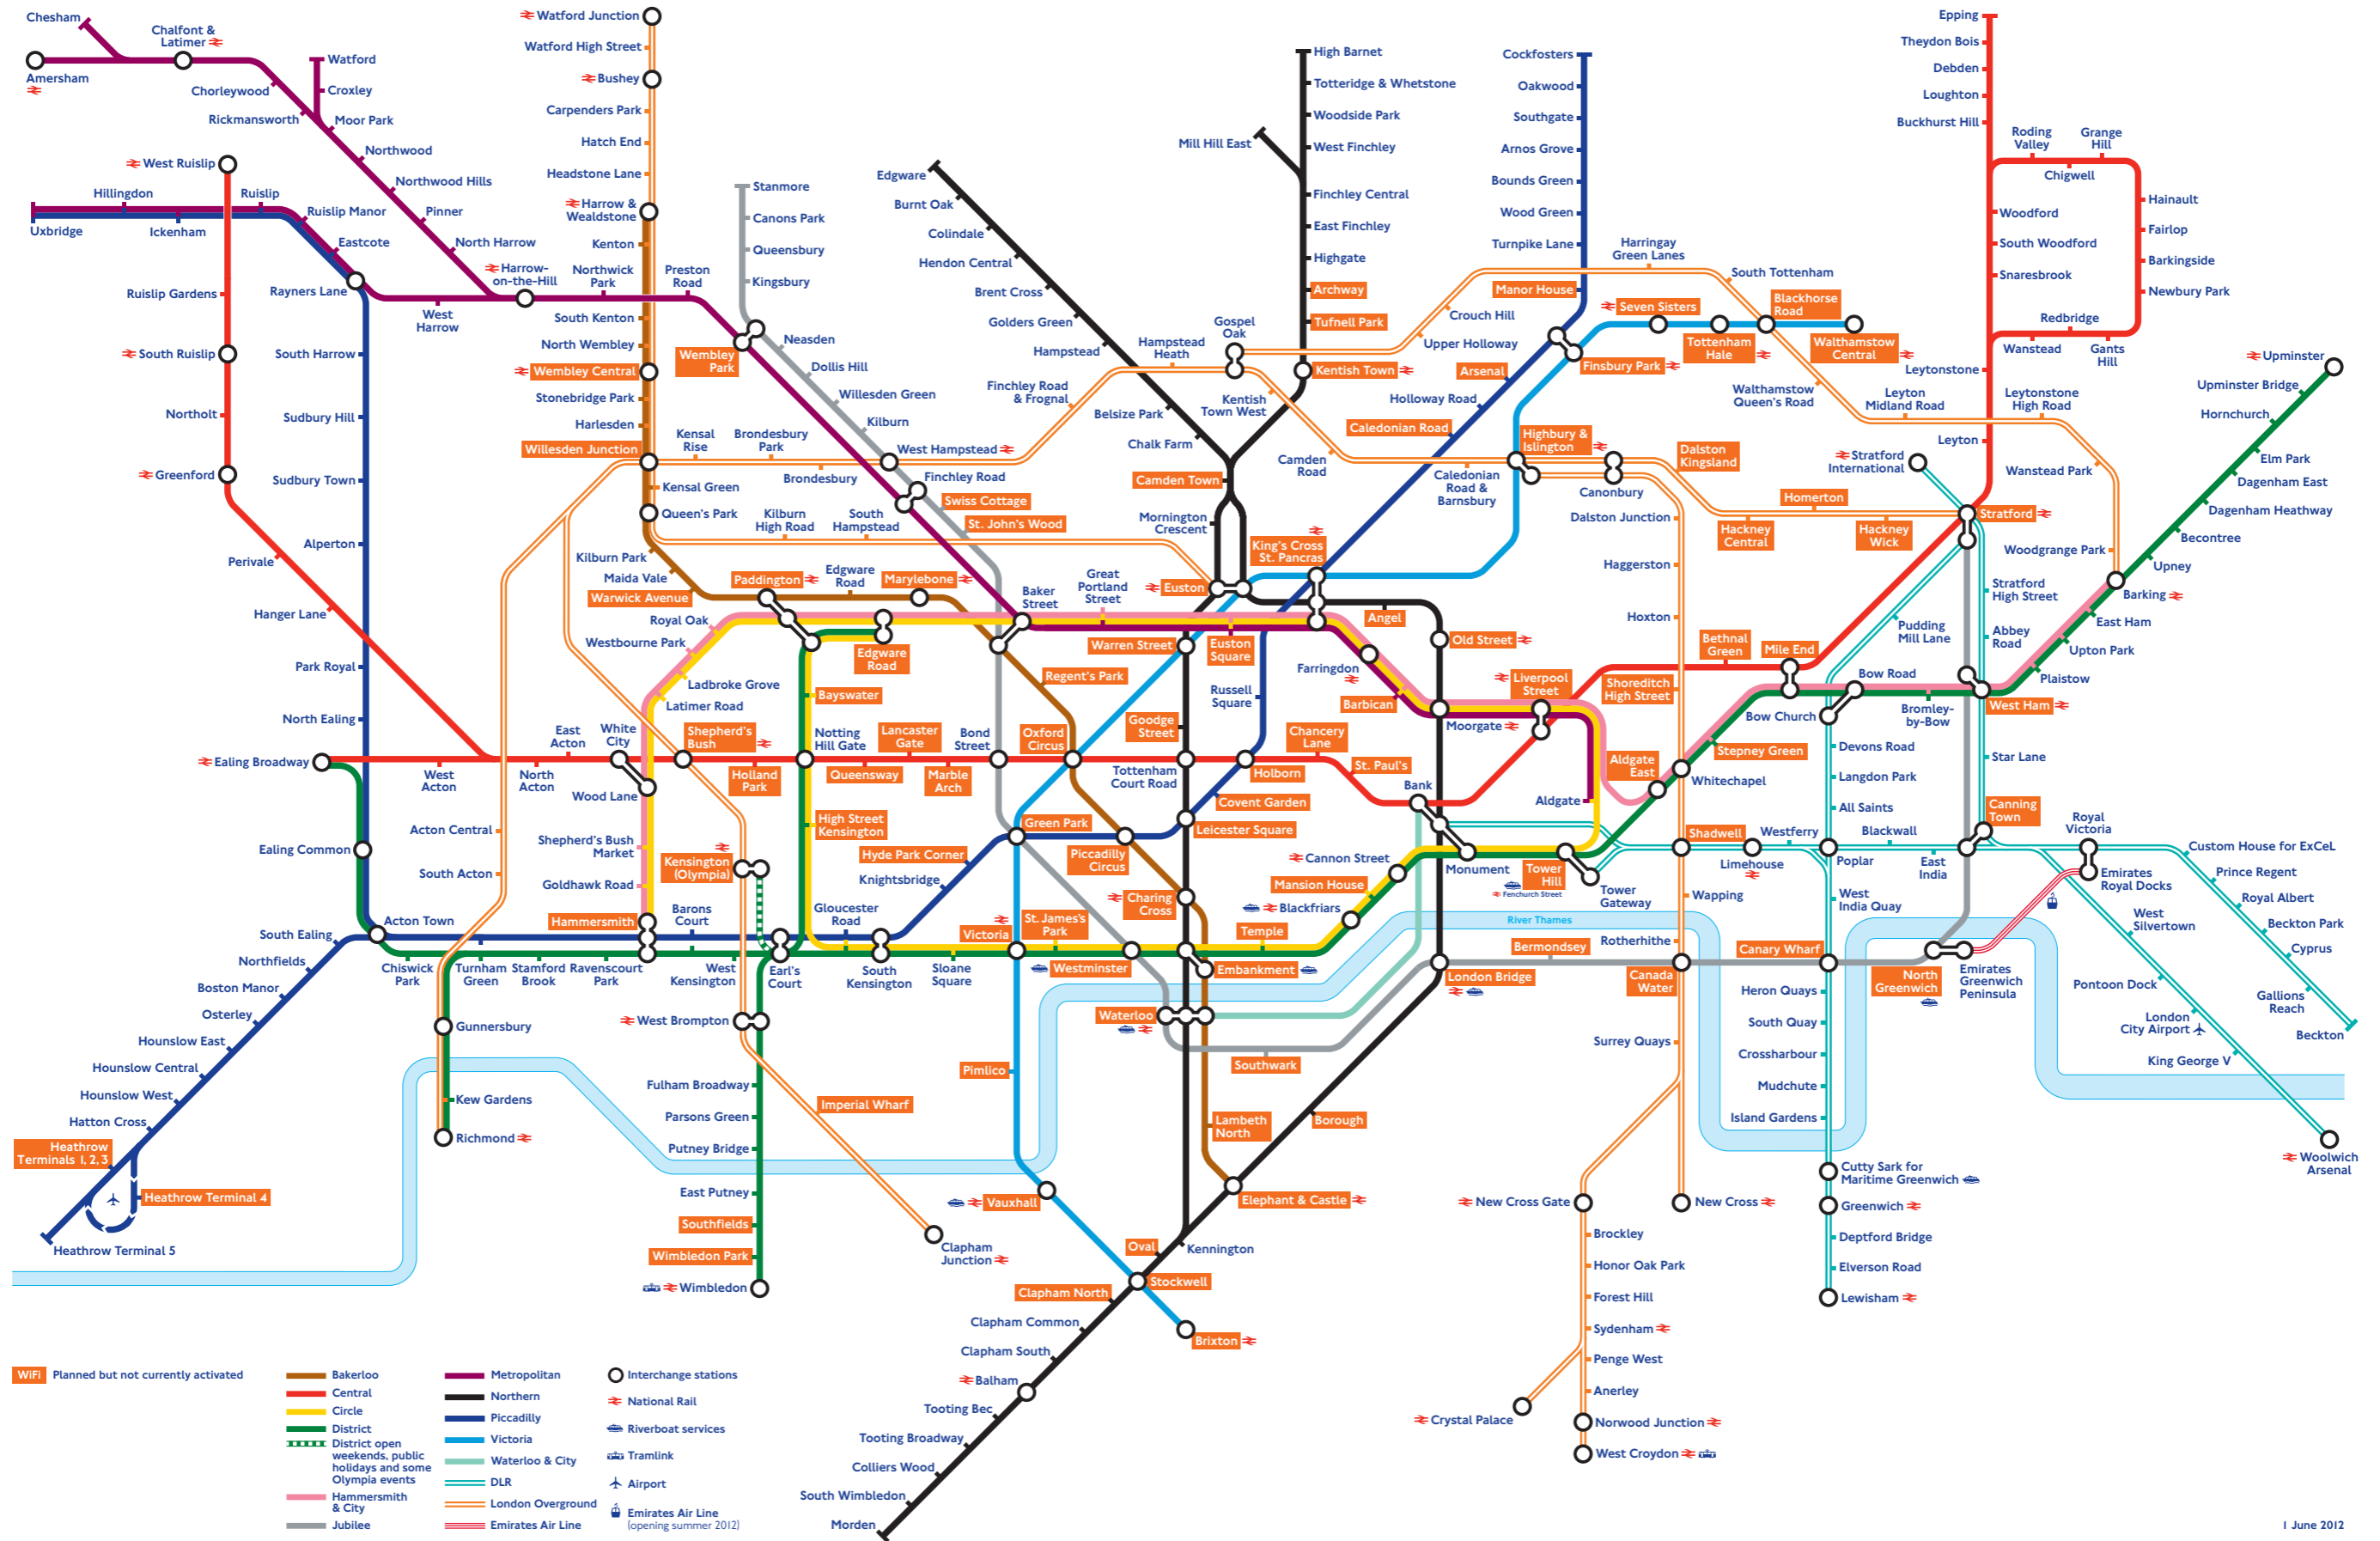

WiFi on the London Underground and London Overground

1 June 2012